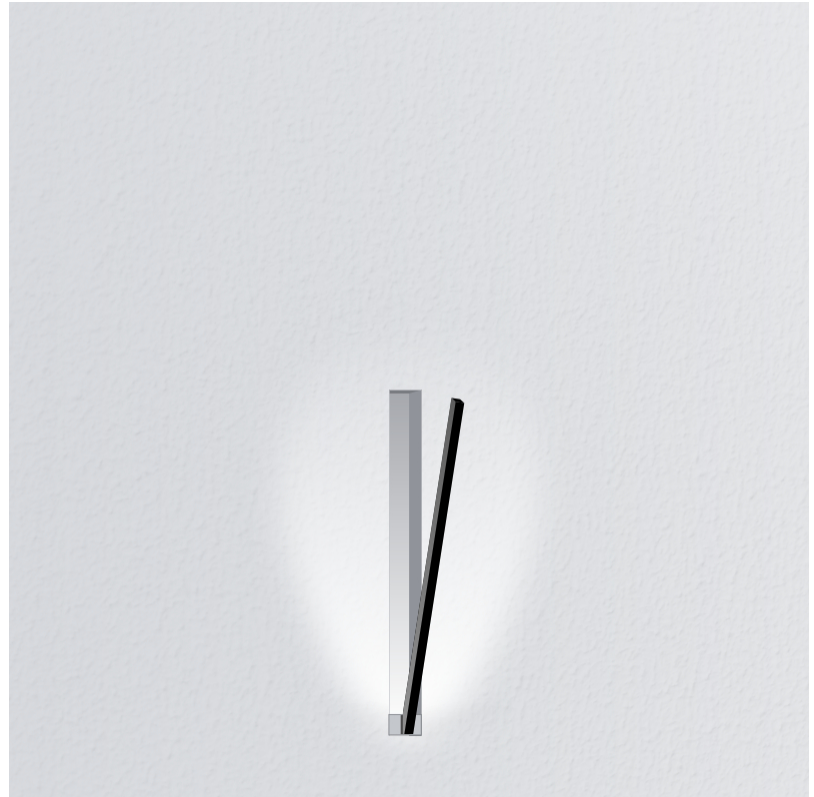

PROJECT
TYPE
SPECIFIER
QUANTITY
DATE

SPILLO 1 ROD RECESSED

D46005- -
base number   Color   Finish
                         Temperature   Options

1. To build a product code in our configurator select the specify button on the base model # product page
2. To build a manual product code on this datasheet choose from the options listed below in blue font and add the suffix to the base model #

GENERAL

Series: Spillo
Subseries: Spillo 1 Rod
Brand: Icone
Division: Design
Mounting Type: Recessed
Mounting Location: Wall
Subcategory: Ambient

PHYSICAL

Shape: Rectangle
Width (mm): 33
Width (in): 1 ⁵/₁₆
Height (mm): 326
Height (in): 12 ¹³/₁₆
Min. Recessing Depth (mm): 30
Min. Recessing Depth (in): 1 ³/₁₆
Light Distribution: Adjustable
Fixture Finish: WHI / BLK / CHR / BGD
Fixture Material: Brass

ELECTRICAL

Lamp Type: LED
Total Output Wattage (W): 3.96
Dimming: 0-10V Dimming
Driver Included: No
Driver Location: Remote
Driver Type: Constant Voltage - 120 / 277Vac
Driver Class: Class 2
Input Voltage (V): 120 - 277
Output Voltage (V): 12
Upon Request: (Not included, see components) 0-10Vdc dimming / 277Vac

LED

Color Temperature (°K): 2700 / 3000
Nominal Lumen (lm): 330
CRI: >90 CRI
Lamp Life (hrs): 50000

OPTICAL

Adjustability: Tilt 120°

RATINGS AND CERTIFICATIONS

Certified By: Certified for North American Standards
IP rating: IP20