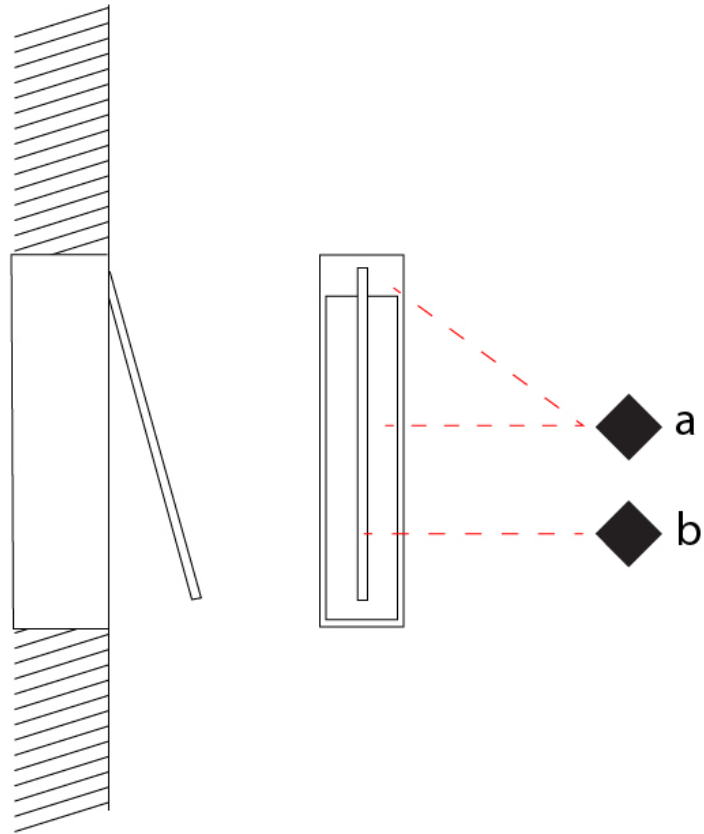

SPILLO 1 ROD RECESSED

D46003-

PROJECT
TYPE
SPECIFIER
QUANTITY
DATE

D