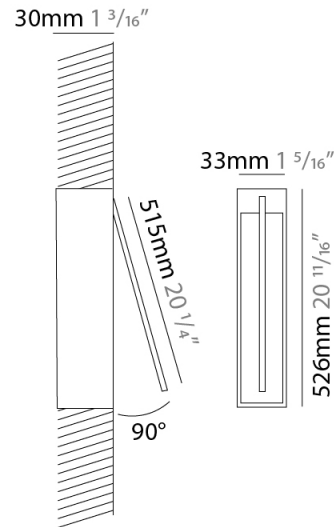

SPILLO 1 ROD RECESSED

D46007- -

base number
Color   Temperature   Finish   Options

1. To build a product code in our configurator select the specify button on the base model # product page
2. To build a manual product code on this datasheet choose from the options listed below in blue font and add the suffix to the base model #

GENERAL

Series: Spillo
Subseries: Spillo 1 Rod
Brand: Icone
Division: Design
Mounting Type: Recessed
Mounting Location: Wall
Subcategory: Ambient

PHYSICAL

Shape: Rectangle
Width (mm): 33
Width (in): 1 ⁵/₁₆
Height (mm): 526
Height (in): 20 ¹¹/₁₆
Min. Recessing Depth (mm): 30
Min. Recessing Depth (in): 1 ³/₁₆
Light Distribution: Adjustable
[Fixture Finish: WHI / BLK / CHR / BGD](#)
Fixture Material: Brass

ELECTRICAL

Lamp Type: LED
Total Output Wattage (W): 6.6
Dimming: 0-10V Dimming
Driver Included: No
Driver Location: Remote
Driver Type: Constant Voltage - 120 / 277Vac
Driver Class: Class 2
Input Voltage (V): 120 - 277
Output Voltage (V): 12
Upon Request: (Not included, see components) 0-10Vdc dimming / 277Vac

LED

[Color Temperature (°K): 2700 / 3000](#)
Nominal Lumen (lm): 550
CRI: >90 CRI
Lamp Life (hrs): 50000

OPTICAL

Adjustability: Tilt 120°

RATINGS AND CERTIFICATIONS

Certified By: Certified for North American Standards
IP rating: IP20

PROJECT
TYPE
SPECIFIER
QUANTITY
DATE