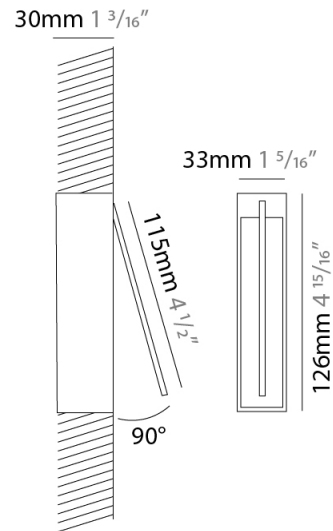

GENERAL

Series: Spillo
 Subseries: Spillo 1 Rod
 Brand: Icone
 Division: Design
 Mounting Type: Recessed
 Mounting Location: Wall
 Subcategory: Ambient

PHYSICAL

Shape: Rectangle
 Width (mm): 33
 Width (in): 1 ⁵/₁₆
 Height (mm): 126
 Height (in): 4 ¹⁵/₁₆
 Min. Recessing Depth (mm): 30
 Min. Recessing Depth (in): 1 ³/₁₆
 Light Distribution: Adjustable
[Fixture Finish: WHI / BLK / CHR / BGD](#)
 Fixture Material: Brass

LED

[Color Temperature \(°K\): 2700 / 3000](#)
 Nominal Lumen (lm): 110
 CRI: >90 CRI
 Lamp Life (hrs): 50000

OPTICAL

Adjustability: Tilt 120°

RATINGS AND CERTIFICATIONS

Certified By: Certified for North American Standards
 IP rating: IP20

GENERAL

Series: Spillo
 Subseries: Spillo 1 Rod
 Brand: Icone
 Division: Design
 Mounting Type: Recessed
 Mounting Location: Wall
 Subcategory: Ambient

PHYSICAL

Shape: Rectangle
 Width (mm): 33
 Width (in): 1 ⁵/₁₆
 Height (mm): 226
 Height (in): 8 ⁷/₈
 Min. Recessing Depth (mm): 30
 Min. Recessing Depth (in): 1 ³/₁₆
 Light Distribution: Adjustable
 Fixture Finish: WHI / BLK / CHR / BGD
 Fixture Material: Brass

GENERAL

Series: Spillo
 Subseries: Spillo 1 Rod
 Brand: Icone
 Division: Design
 Mounting Type: Recessed
 Mounting Location: Wall
 Subcategory: Ambient

PHYSICAL

Shape: Rectangle
 Width (mm): 33
 Width (in): 1 ⁵/₁₆
 Height (mm): 526
 Height (in): 20 ¹¹/₁₆
 Min. Recessing Depth (mm): 30
 Min. Recessing Depth (in): 1 ³/₁₆
 Light Distribution: Adjustable
[Fixture Finish: WHI / BLK / CHR / BGD](#)
 Fixture Material: Brass