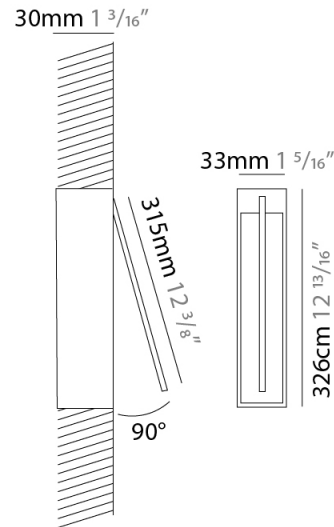

PROJECT
TYPE
SPECIFIER
QUANTITY
DATE

SPILLO 1 ROD RECESSED

D46005- -
base number   Color   Finish
                         Temperature   Options

1. To build a product code in our configurator select the specify button on the base model # product page
2. To build a manual product code on this datasheet choose from the options listed below in blue font and add the suffix to the base model #

GENERAL

Series: Spillo
Subseries: Spillo 1 Rod
Brand: Icone
Division: Design
Mounting Type: Recessed
Mounting Location: Wall
Subcategory: Ambient

PHYSICAL

Shape: Rectangle
Width (mm): 33
Width (in): 1 ⁵/₁₆
Height (mm): 326
Height (in): 12 ¹³/₁₆
Min. Recessing Depth (mm): 30
Min. Recessing Depth (in): 1 ³/₁₆
Light Distribution: Adjustable
Fixture Finish: WHI / BLK / CHR / BGD
Fixture Material: Brass

ELECTRICAL

Lamp Type: LED
Total Output Wattage (W): 3.96
Dimming: 0-10V Dimming
Driver Included: No
Driver Location: Remote
Driver Type: Constant Voltage - 120 / 277Vac
Driver Class: Class 2
Input Voltage (V): 120 - 277
Output Voltage (V): 12
Upon Request: (Not included, see components) 0-10Vdc dimming / 277Vac

LED

Color Temperature (°K): 2700 / 3000
Nominal Lumen (lm): 330
CRI: >90 CRI
Lamp Life (hrs): 50000

OPTICAL

Adjustability: Tilt 120°

RATINGS AND CERTIFICATIONS

Certified By: Certified for North American Standards
IP rating: IP20