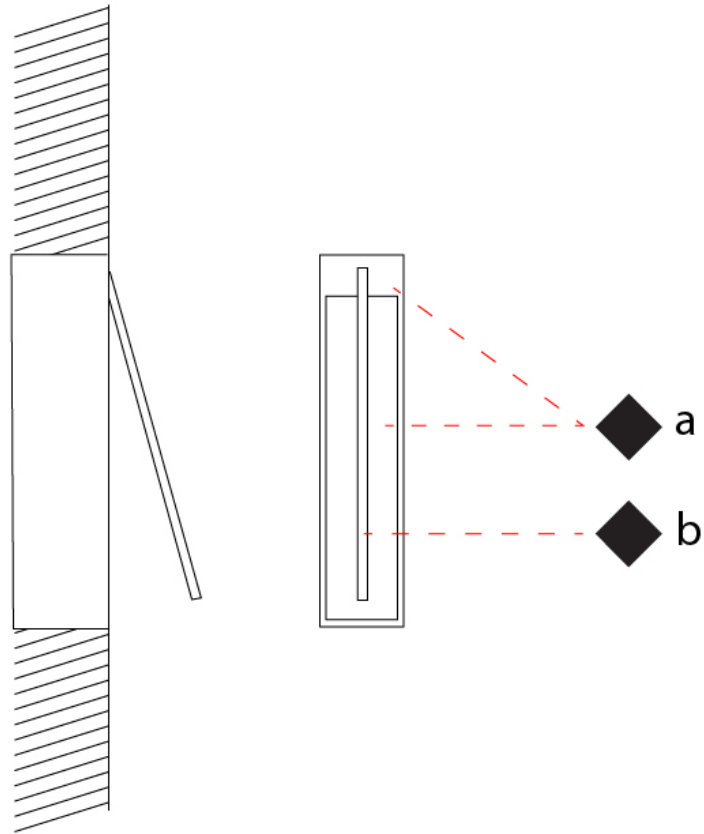

SPILLO 1 ROD RECESSED

D46005-

PROJECT
TYPE
SPECIFIER
QUANTITY
DATE

D