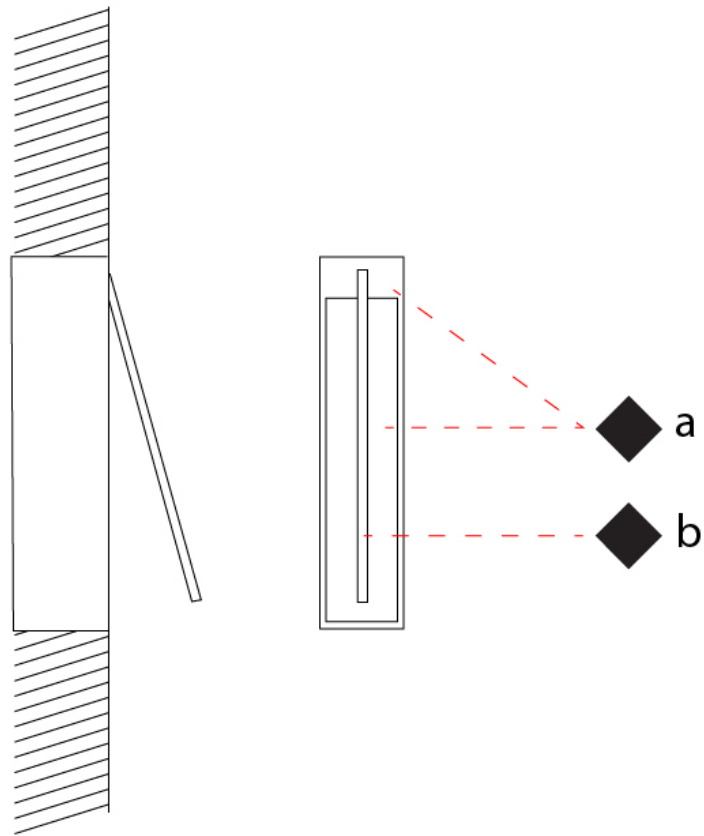

SPILO 1 ROD RECESSED

D46004-

PROJECT
TYPE
SPECIFIER
QUANTITY
DATE

D