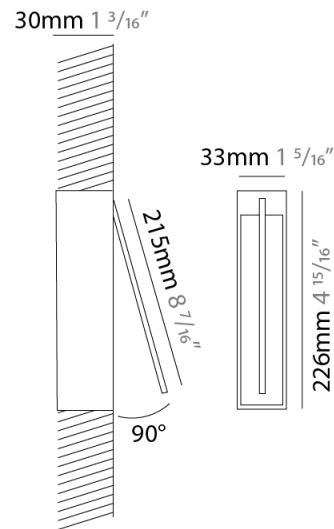

PROJECT
TYPE
SPECIFIER
QUANTITY
DATE

SPILLO 1 ROD RECESSED

D46004- -

base number   Color   Finish
Temperature   Options

1. To build a product code in our configurator select the specify button on the base model # product page
2. To build a manual product code on this datasheet choose from the options listed below in blue font and add the suffix to the base model #

GENERAL

Series: Spillo
Subseries: Spillo 1 Rod
Brand: Icone
Division: Design
Mounting Type: Recessed
Mounting Location: Wall
Subcategory: Ambient

PHYSICAL

Shape: Rectangle
Width (mm): 33
Width (in): 1 ⁵/₁₆
Height (mm): 226
Height (in): 8 ⁷/₈
Min. Recessing Depth (mm): 30
Min. Recessing Depth (in): 1 ³/₁₆
Light Distribution: Adjustable
Fixture Finish: WHI / BLK / CHR / BGD
Fixture Material: Brass

ELECTRICAL

Lamp Type: LED
Total Output Wattage (W): 2.64
Dimming: 0-10V Dimming
Driver Included: No
Driver Location: Remote
Driver Type: Constant Voltage - 120 / 277Vac
Driver Class: Class 2
Input Voltage (V): 120 - 277
Output Voltage (V): 12
Upon Request: (Not included, see components) 0-10Vdc dimming / 277Vac

LED

Color Temperature (°K): 2700 / 3000
Nominal Lumen (lm): 220
CRI: >90 CRI
Lamp Life (hrs): 50000

OPTICAL

Adjustability: Tilt 120°

RATINGS AND CERTIFICATIONS

Certified By: Certified for North American Standards
IP rating: IP20